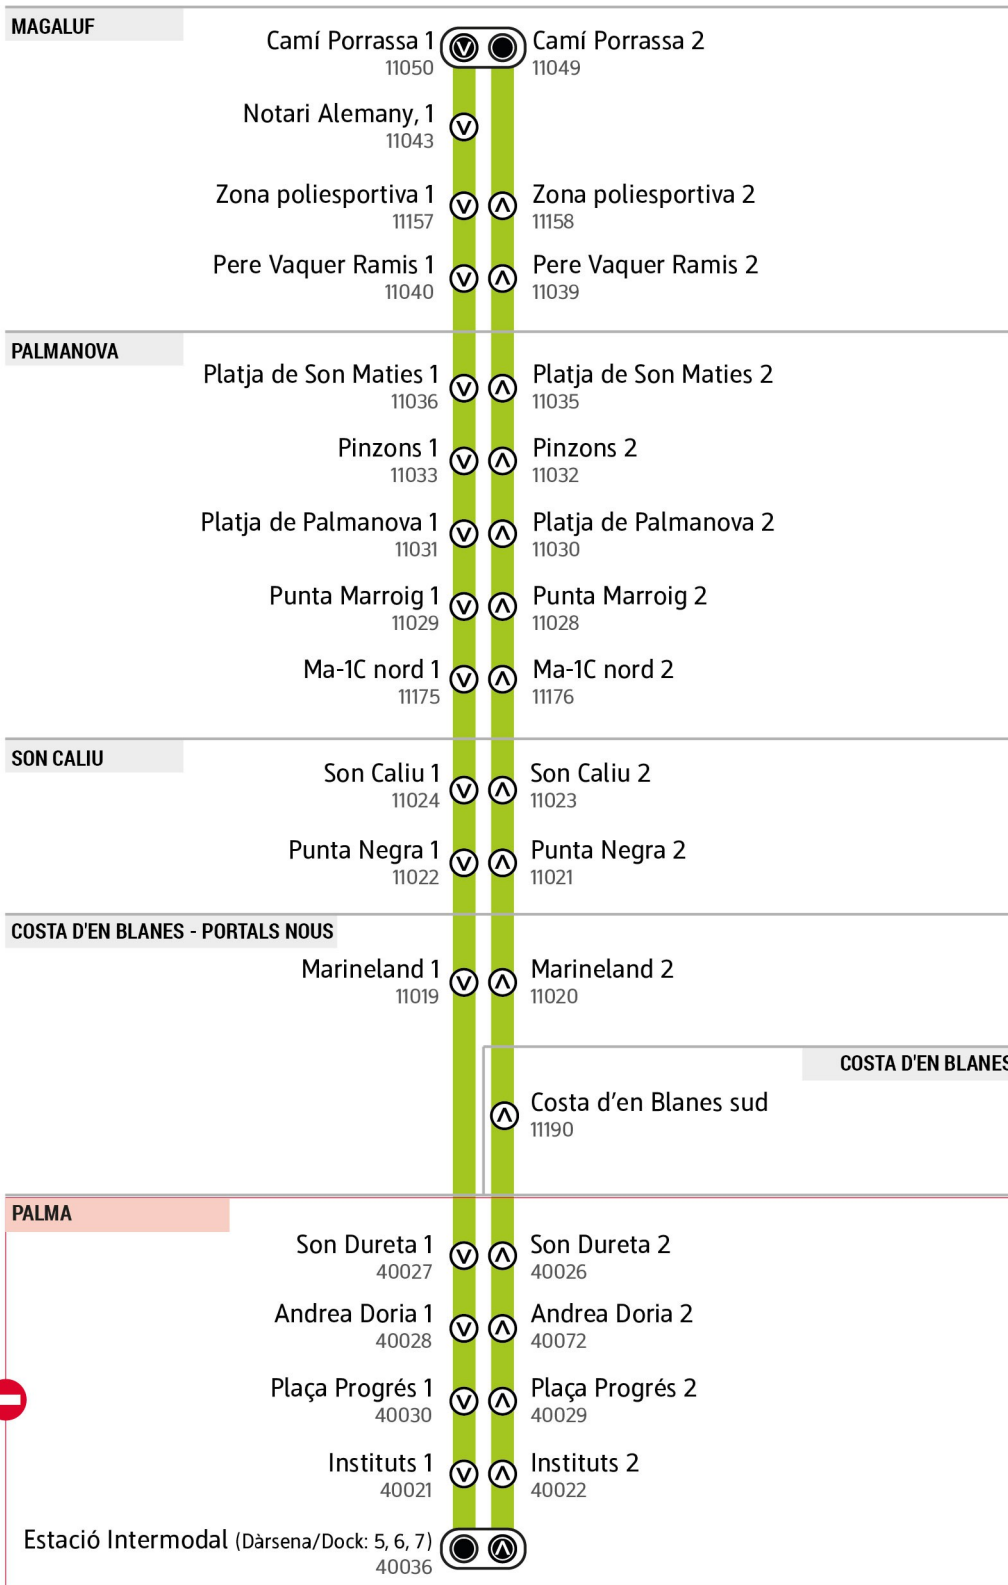

Des de / Desde / From
11/11/2024
Fins / Hasta / Until
30/11/2024

Consultau itinerari / Consulte itinerario
Check itinerary

www.tib.org

Empresa operadora
Moventis

Desplaçaments no permesos entre parades de **PALMA**. Utilitzau l'EMT.
Desplazamientos no permitidos entre paradas de **PALMA**. Utilice la EMT.
Journeys are not allowed among stops in **PALMA**. Please use the EMT services.